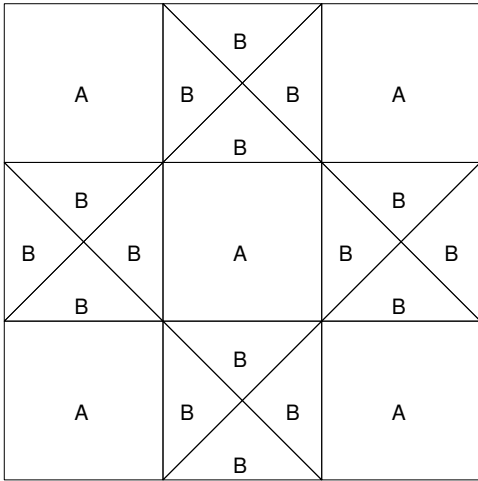

Ohio Star

Pattern for 8.00x8.00 block
Key Block (31/100 actual size)

Cutting Diagrams

Patch Count