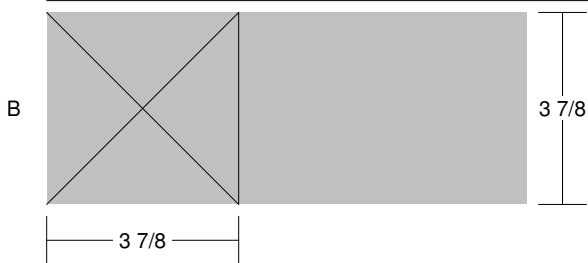

Ohio Star

Pattern for 8.00x8.00 block
Key Block (31/100 actual size)

Cutting Diagrams

Patch Count