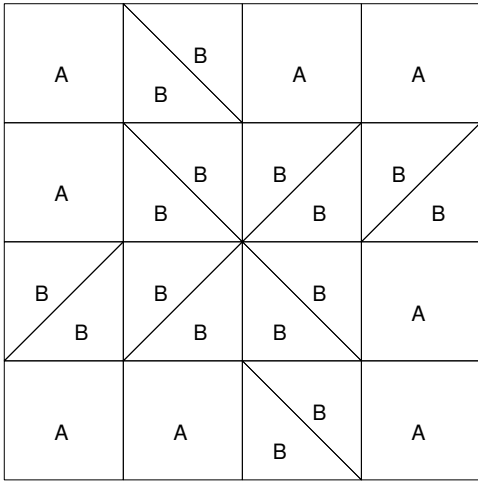

# Clay's Choice

Pattern for 8.00x8.00 block  
Key Block (31/100 actual size)

Cutting Diagrams