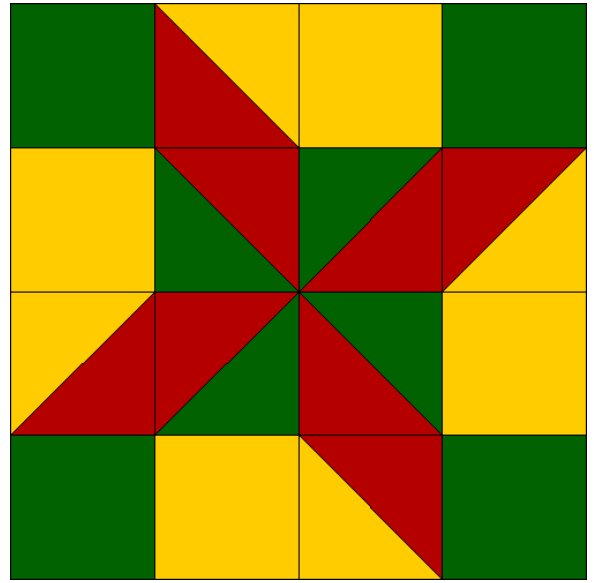

# Clay's Choice

Pattern for 8.00x8.00 block  
Key Block (31/100 actual size)

Cutting Diagrams