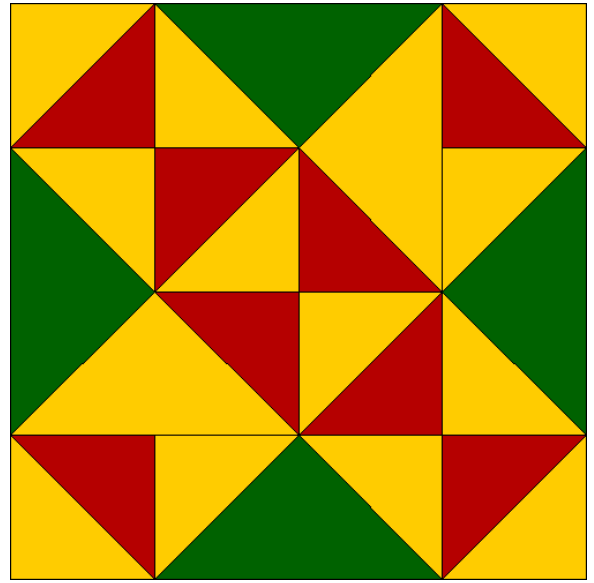

# Mosaic No. 11

Pattern for 8.00x8.00 block  
Key Block (31/100 actual size)

## Cutting Diagrams