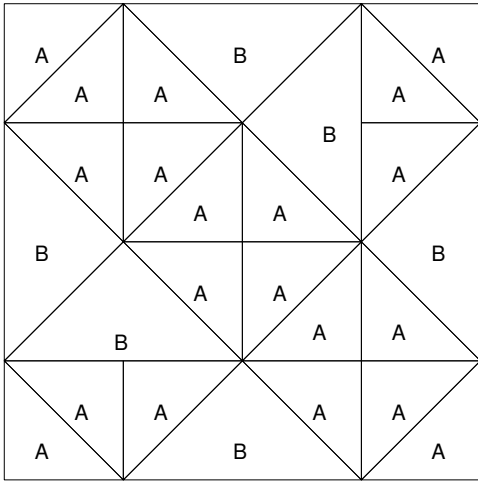

# Mosaic No. 11

Pattern for 8.00x8.00 block  
Key Block (31/100 actual size)

## Cutting Diagrams